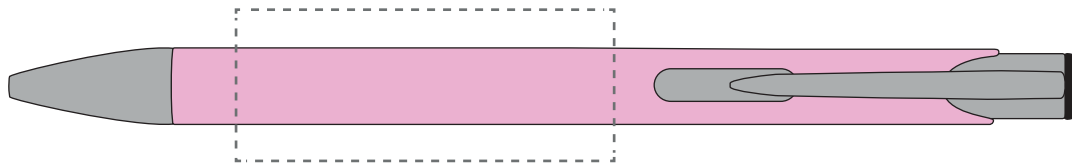

Your Ref:  
Our Ref:

Quantity:  
Version: 1

Product Code: TPC982001  
Product Colour: PASTEL PINK

**PRINTING CONCERNS:**

We stock this item in the following colours

**PANTONE REFERENCE(S)**

- Colour 1
- Colour 2
- Colour 3
- Colour 4

ARTWORK SCALE 100%

ARTWORK SCALE 100%  
Standard Print Area:  
50mm x 20mm

pre engraved eco text to rear of pen

Product Image for visualisation  
- colours may vary

The dashed line is to demonstrate print area and will not appear on your printed item